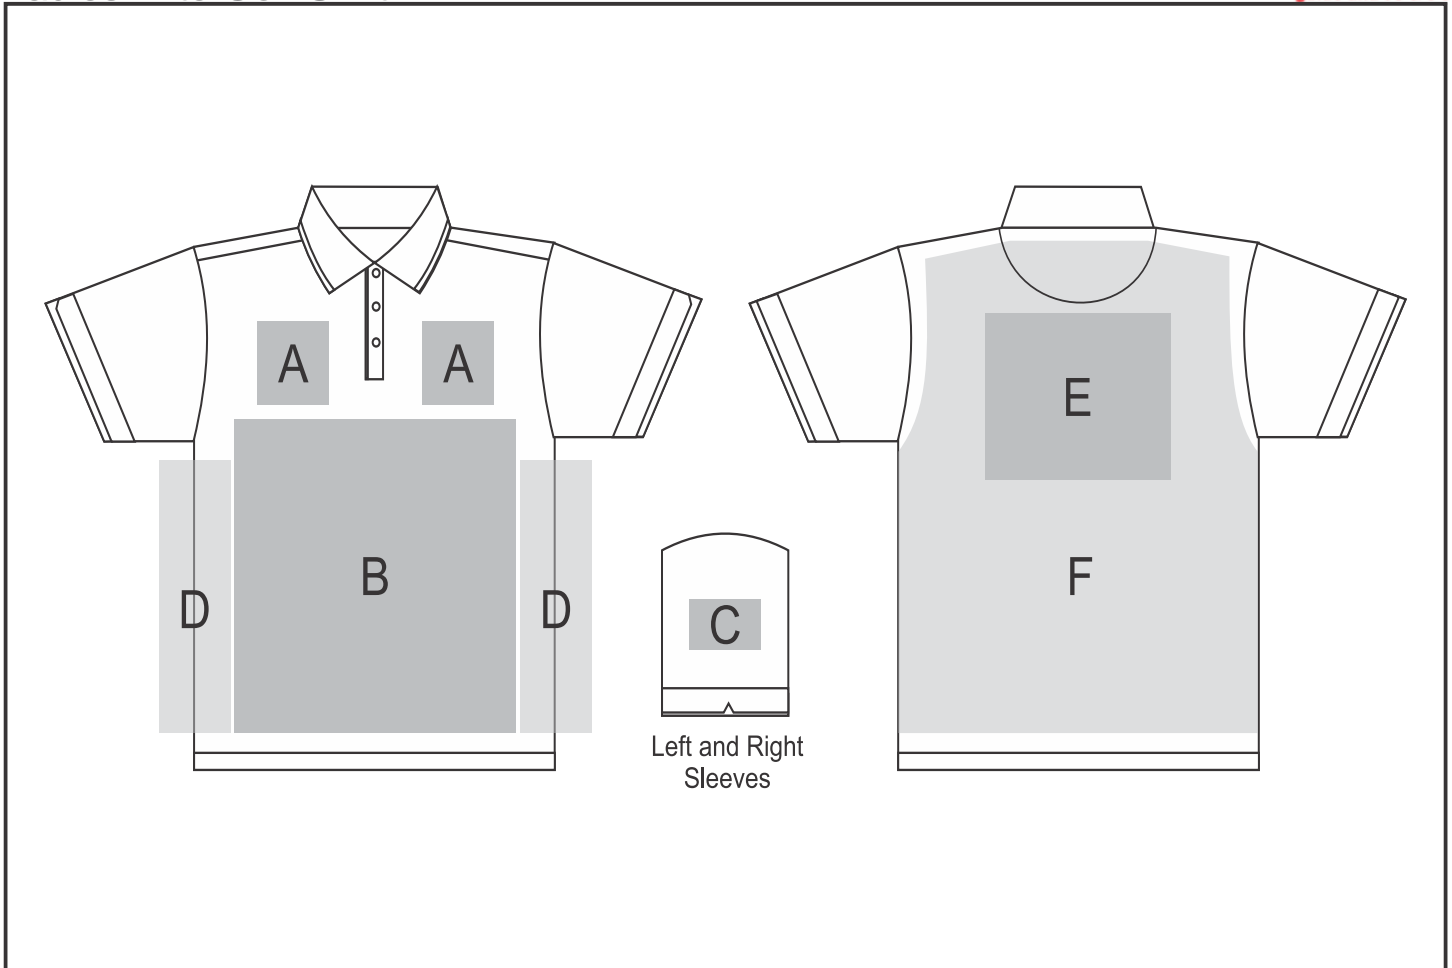

BIZ-3605

Ladies Elite Golf Shirt

Also available in

Check Logo24 guide and t's & c's

Need to know:

- Includes 1-Position Embroidery OR 1-Position Engraving OR 1-Position Deboss OR 1-Position Digital Transfer (setup fee applies)

- EMB/DTC inclusive parameters: Left/Right Chest = 100mm x 100mm OR Back = 8000mm²
- Cannot guarantee a 100% straight branding on any clothing item with check or stripe detail
- NO Laser on BL; N; W garments and piping | -Laser can be branded over zips and seams
- NO screen printing on this item
- Sublimation on white ONLY
- Laser colour: Tone to tone | Deboss colour: Tonal

Branding Options:

Position	Branding Method (Branding Code)	No. of Colours	Dimension
A	Embroidery (EM-CLOTHING)	N/A	100mm wide x 100mm high
A	Digital Transfer Clothing A6 (DTC-A6)	Full Colour	100mm wide x 100mm high
A	Debossing Clothing (BOS-C)	N/A	100mm wide x 50mm high
A	Laser Engraving (LG)	N/A	100mm wide x 80mm high
A	Sublimation (SUB-A)	Full Colour	100mm wide x 80mm high

A	Silicone (STP-A)	N/A	30mm wide x 30mm high
A	Silicone (STP-B)	N/A	50mm wide x 50mm high
A	Silicone (STP-C)	N/A	80mm wide x 80mm high
A	Silicone (STP-D)	N/A	100mm wide x 40mm high

B	Laser Engraving (LG)	N/A	297mm wide x 210mm high
---	----------------------	-----	-------------------------